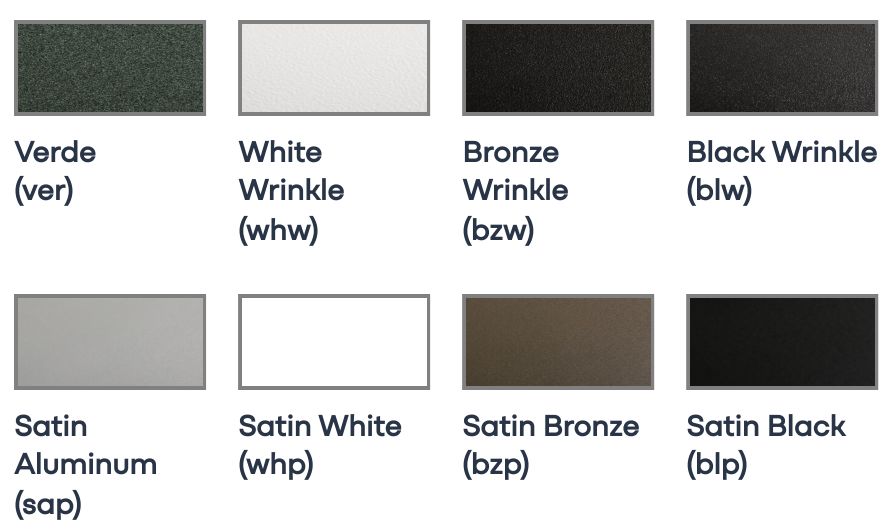

Canopy BC13 - Aluminum

Document: Spec Sheet Accessory

Technical

Finishes

STANDARD FINISHES

PREMIUM FINISHES

RAL COLORS