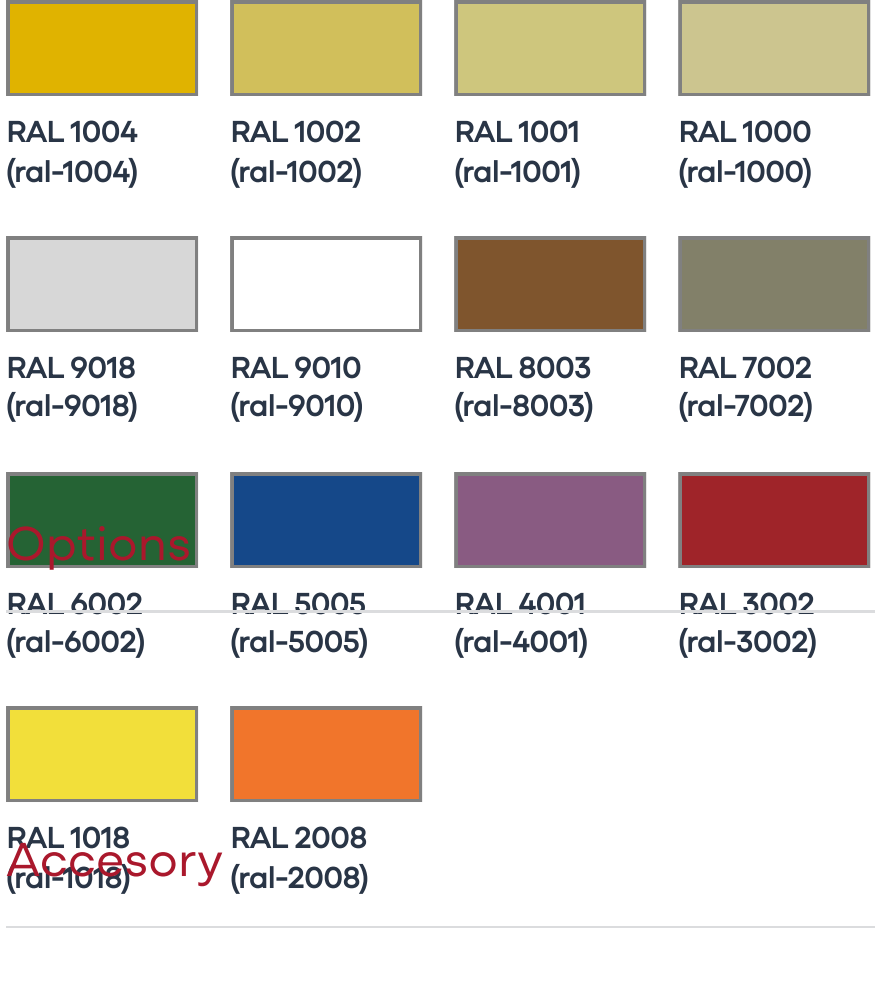

Mountings

Mountings With A Power Supply

This document contains proprietary information of B-K Lighting, inc. and its receipt or possession does not convey any rights to reproduce, disclose its contents, or to manufacture, use or sell anything it may describe.
Technical information is subject to change at the discretion of B-K Lighting Inc. For the most current technical data, please refer to bklighting.com

Updated 06/01/2024