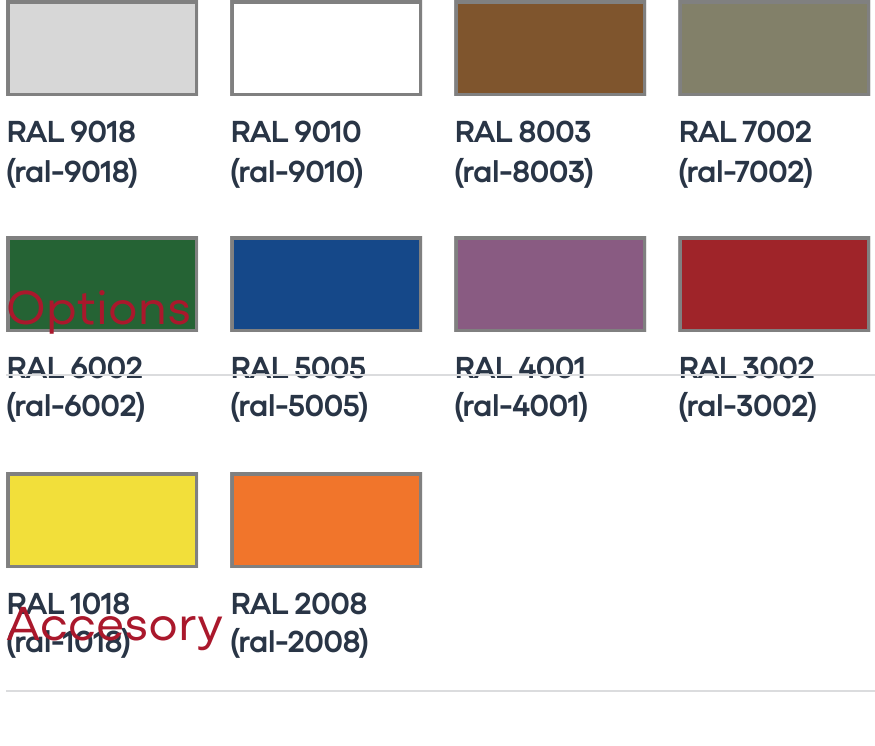

Mountings

Mountings With A Power Supply

This document contains proprietary information of B-K Lighting, inc. and its receipt or possession does not convey any rights to reproduce, disclose its contents, or to manufacture, use or sell anything it may describe.

Technical information is subject to change at the discretion of B-K Lighting Inc. For the most current technical data, please refer to bklighting.com