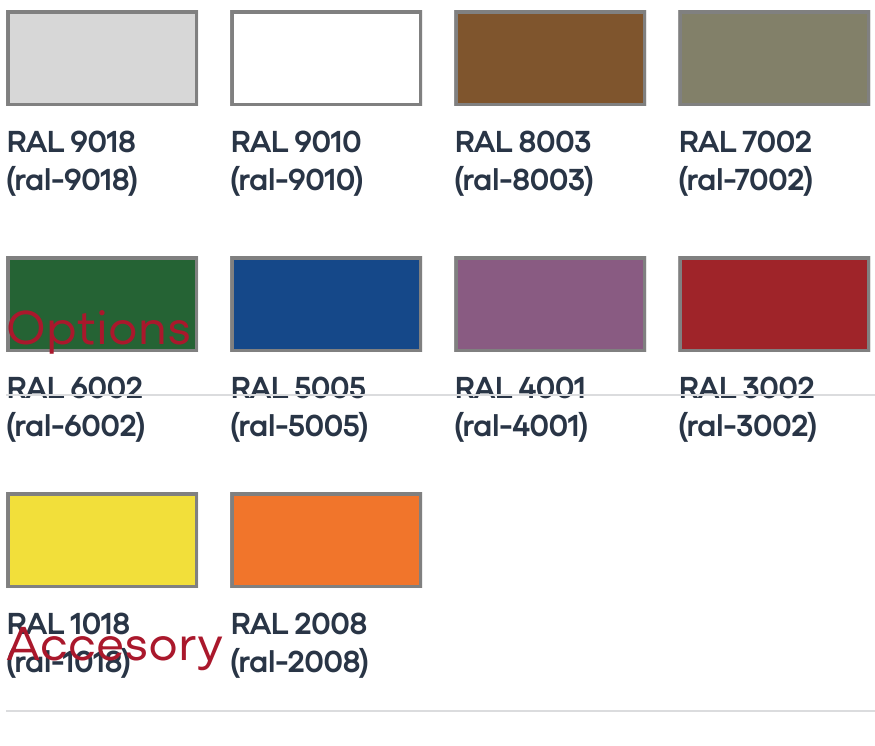

Accessory

Mountings

Mountings With A Power Supply

This document contains proprietary information of B-K Lighting, inc. and its receipt or possession does not convey any rights to reproduce, disclose its contents, or to manufacture, use or sell anything it may describe.
Technical information is subject to change at the discretion of B-K Lighting Inc. For the most current technical data, please refer to bklighting.com