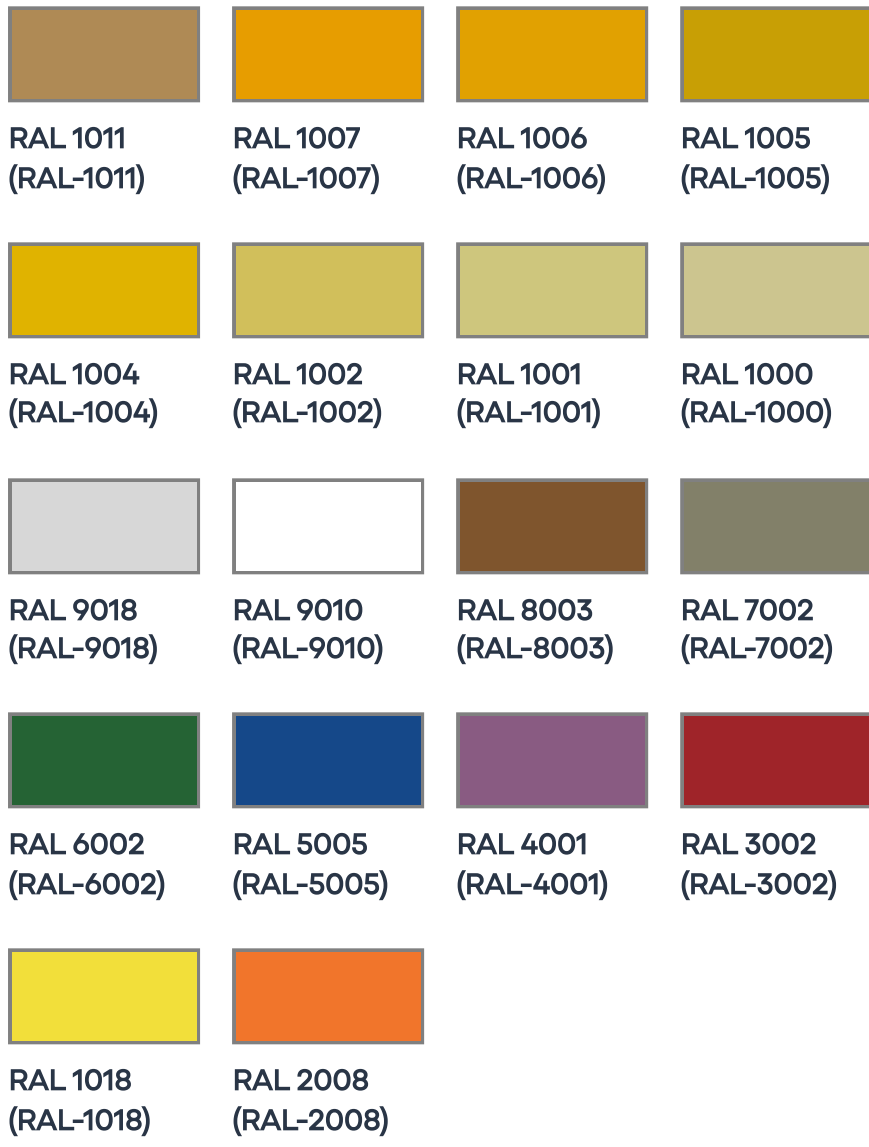

Options

Concrete Pour Collar
test

CPC

Pad Lock Cover
test

PL

Accessory

Cutoff Visor - Saratoga
TEST

Installation Instructions (.pdf)

CV-SA

Cutoff Snoot - Saratoga
TEST

Installation Instructions (.pdf)

CS-SA

Mountings

Canopy

CANOPY BC13 - ALUMINUM

[BC13-AL]

5" Round

installation instructions (.pdf)

Stake

STAKE KMJ - ALUMINUM

[KMJ-AL]

installation instructions (.pdf)