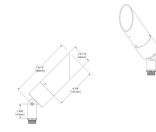

TREE STRAP TMC - 72" - ALUMINUM

[TMC-72-AL] 22.9" maximum tree/branch diameter
installation instructions (.pdf)