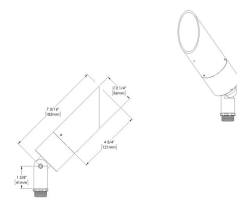

Mountings With A Power Supply

Transformer Within Pipe

Power Pipe PP1 - 18" Junction Box - Transformer - Single Fixture - Aluminum

PP1-J18-TR-SI-AL
Installation Instructions (.pdf)

[TRSS75-120-ELV] 60W - 120V - ELV Dimmable
[TRSS75-277-NON] 75W - 277V - NON Dimmable
[TRSS75-230-NON] 75W - 230V - NON Dimmable