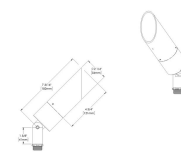

## Options

Concrete Pour Collar

test

CPC

Pad Lock Cover

test

PL

## Accessory

Cutoff Visor - Saratoga

TEST

Installation Instructions (.pdf)

CV-SA

Cutoff Snoot - Saratoga

TEST

Installation Instructions (.pdf)