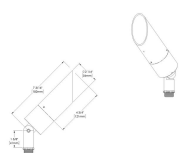

## Options

Concrete Pour Collar

test

CPC

Pad Lock Cover

test

PL

## Accessory

Cutoff Visor - Saratoga

TEST

Installation Instructions (.pdf)

CV-SA

Cutoff Snoot - Saratoga

TEST

Installation Instructions (.pdf)