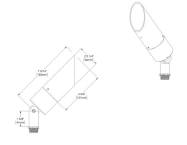

Stake

STAKE KMJ - ALUMINUM

[KMJ-AL] installation instructions (.pdf)