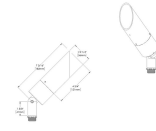

TREE STRAP TMC - 48" - ALUMINUM

[TMC-48-AL] 15.2" maximum tree/branch diameter
installation instructions (.pdf)