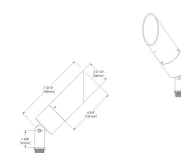

## Accessory

Cutoff Visor - Saratoga

TEST

Installation Instructions (.pdf)

CV-SA

Cutoff Snoot - Saratoga

TEST

Installation Instructions (.pdf)