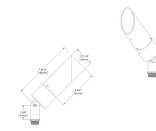

TREE STRAP TMC - CUSTOM - ALUMINUM

[TMC-CT-AL] Custom strap length. Contact factory.
installation instructions (.pdf)