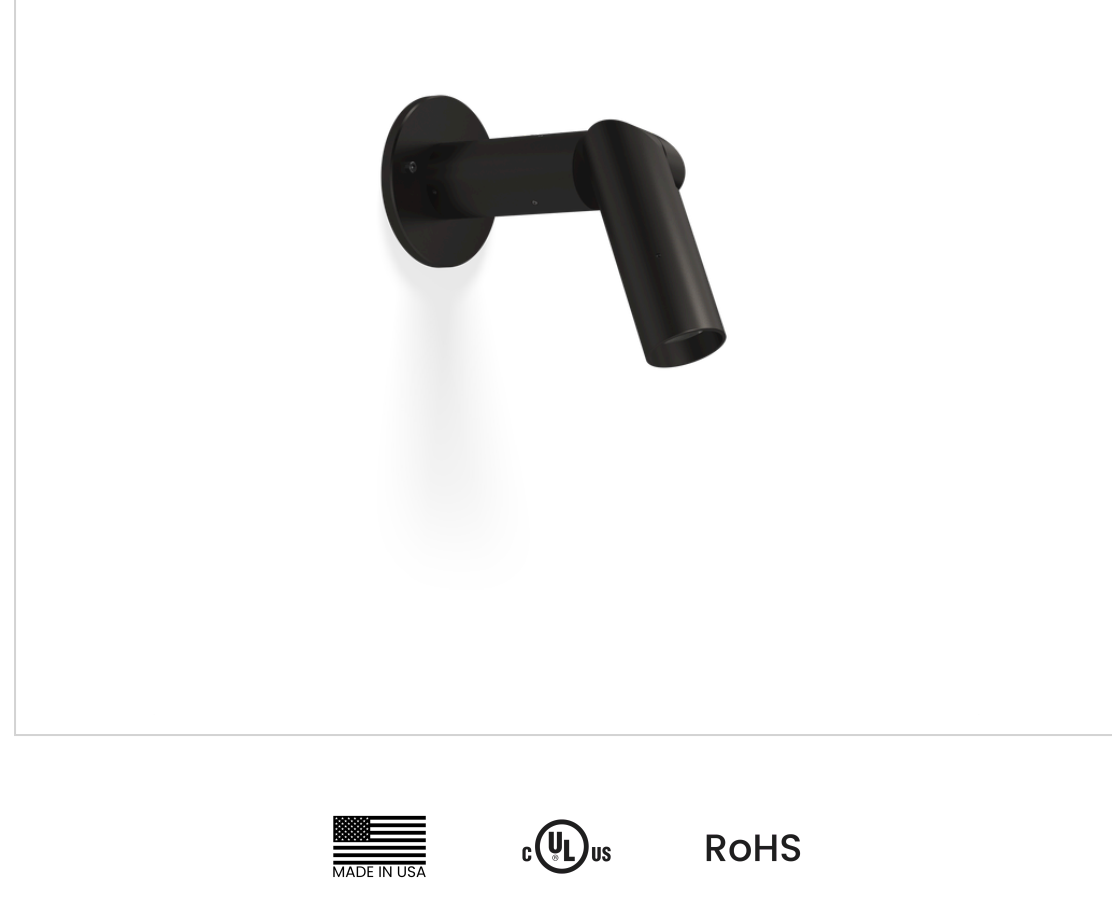

ARTI STAR - Wall Mount - Line Voltage With Transformer - Lamp MR16 Gu5.3 - Aluminum - Canopy - BC6 - Cap B - Height: 18"

Technical

Control:	Non Dimming, ELV Dimming (For use with Electronic Low Voltage Dimmer)	Certification:	, UL tested to IESNA LM-79. UL Listed. Certified to CAN/CSA/ANSI Standards., RoHS compliant components.
Lens:	Clear (Standard), Spread, Soft Focus, Rectilinear		
Shielding:	Honeycomb Baffle		
IP Rating:	IP66		

NON 20

NON 10

NON 75

ELV, NON 60 95

Finishes

STANDARD FINISHES

Verde (ver)	White Wrinkle (whw)	Bronze Wrinkle (bzw)	Black Wrinkle (blw)
Satin Aluminum (sap)	Satin White (whp)	Satin Bronze (bzp)	Satin Black (blp)

PREMIUM FINISHES

Natural Brass Powder (nbp)	Antique White (aqw)	Cream (crm)	Clear Anodized Powder (cap)	Weathered Iron (wir)
Sonoran Desert Sandstone (sds)	Brown Patina Powder (bpp)	Antique Brass Powder (abp)	Hunter Green (hug)	Old Copper (ocp)
Weathered Copper (wcp)	Beige (bge)	Black Chrome (bcm)	Textured Forest (tfx)	Aleutian Mountain Granite (amg)
Rocky Mountain Granite (rmg)	Sierra Mountain Granite (smg)	Cascade Mountain Granite (cmg)		