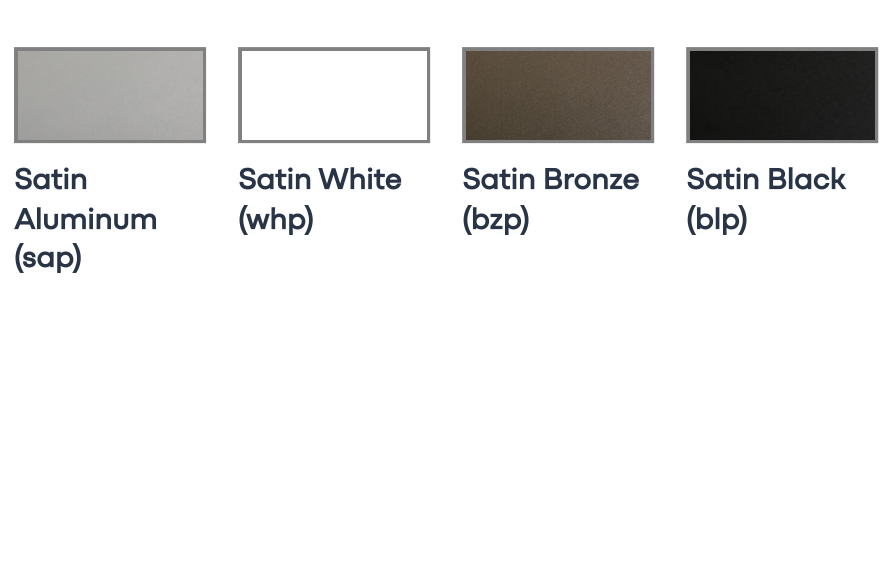

Finishes

STANDARD FINISHES

PREMIUM FINISHES

RAL COLORS

Options

Accessory

Mountings

Mountings With A Power Supply