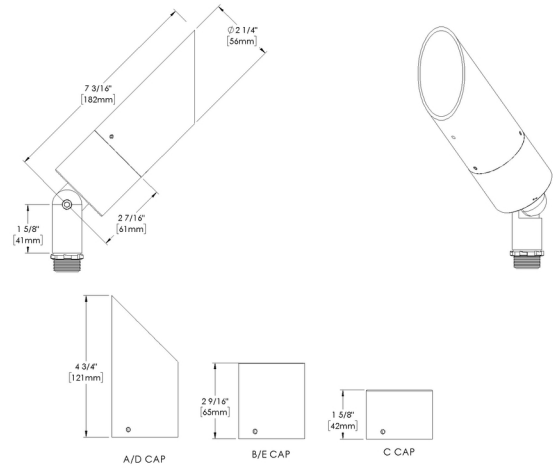

NITE STAR - Floodlight - Low Voltage Driver - LED High-Power - Round

RoHS

IP66

Features

360SL knuckle provides 360° horizontal rotation and vertical adjustment

Aim & Lock knuckle eliminates need for re-aiming & adjustments

Manufactured in the USA with sustainable processes

Water-tight anti-siphon plug keeps moisture out

Solid billet body provides unmatched durability and heat management

Slip fit cap & silicone 'O' ring provides reliable water-tight seal

Secured with tamper-resistant, stainless steel hardware

Optics