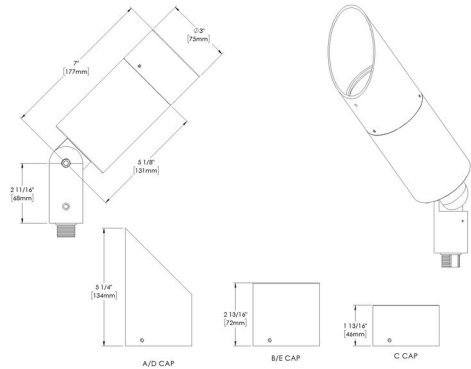

DENALI - Floodlight - Remote Driver - LED COB

RoHS

IP66

Features

Water-tight anti-siphon plug keeps moisture out

Solid billet body provides unmatched durability and heat management

Slip fit cap & silicone 'O' ring provides reliable water-tight seal

Secured with tamper-resistant, stainless steel hardware

Modular design supports easy upgrades and field servicing

Manufactured in the USA with sustainable processes

360HD knuckle provides 360° horizontal rotation and vertical adjustment